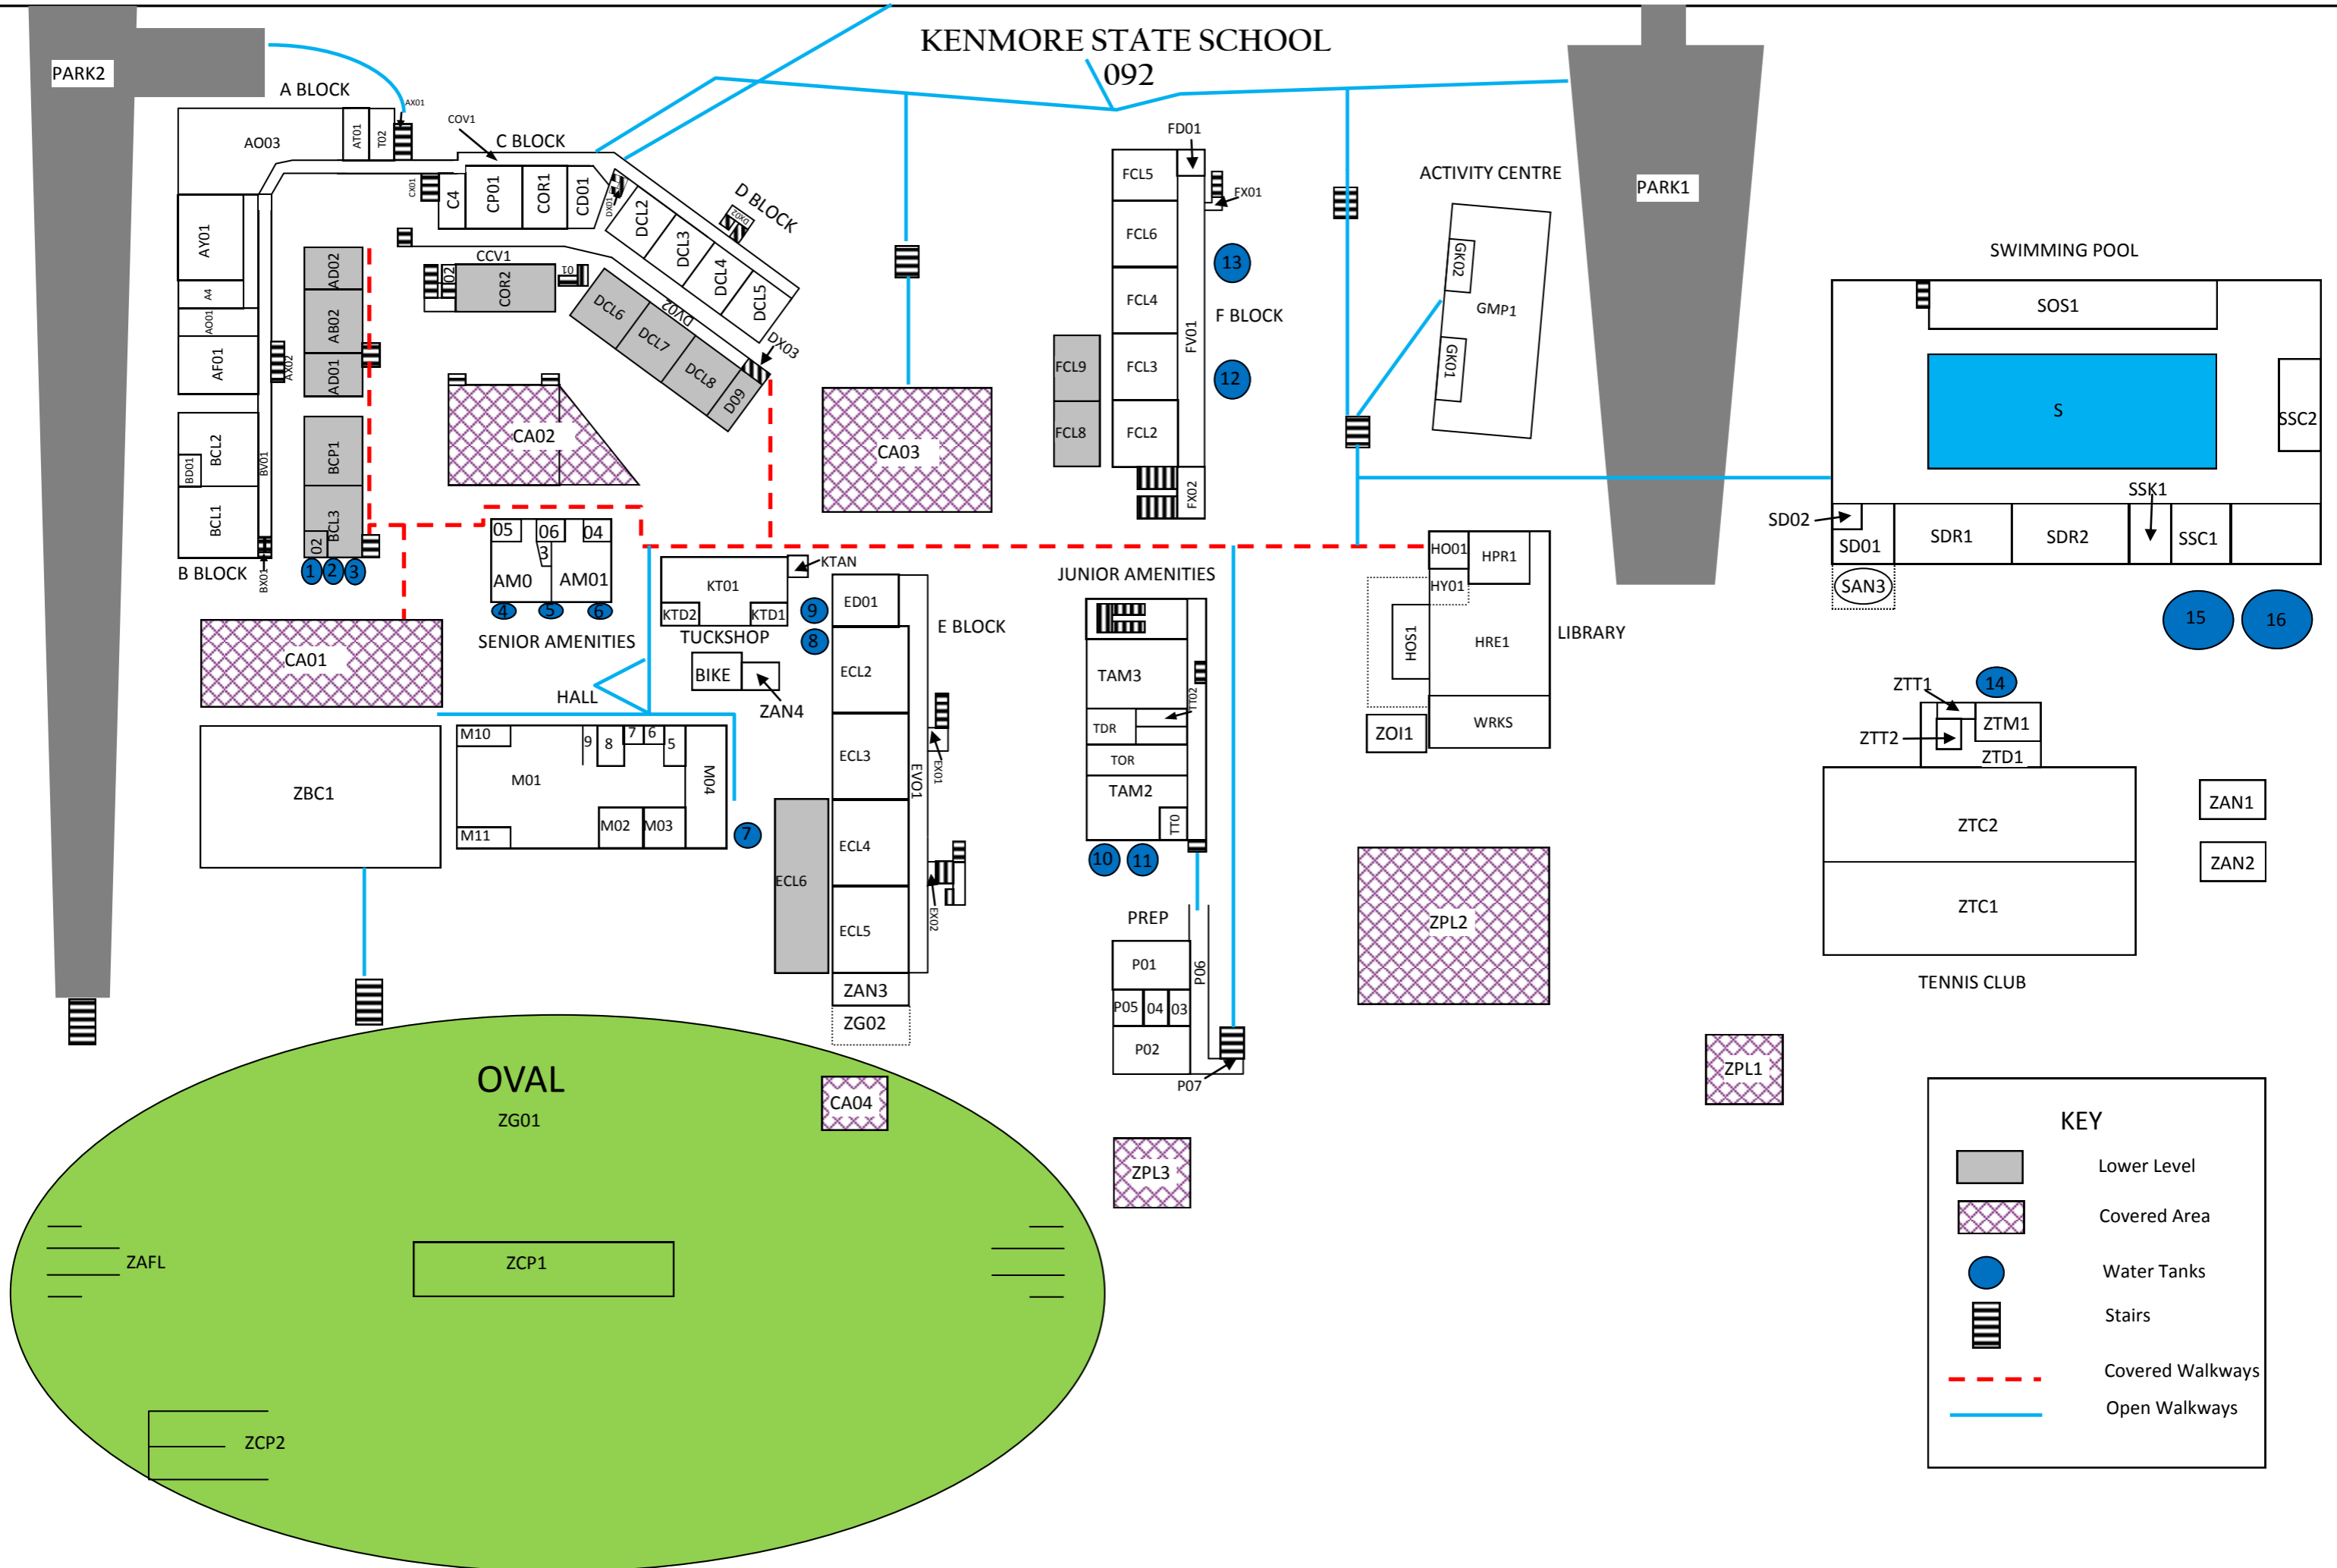

KENMORE STATE SCHOOL

092

KEY

- Lower Level
- Covered Area
- Water Tanks
- Stairs
- Covered Walkways
- Open Walkways